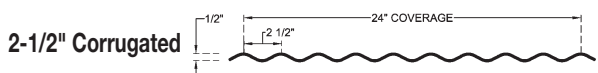

www.tetonsteelidaho.com

Phone: 208-528-6600

Fax: 208-528-6630

Address: 2380 E 24th N

Idaho Falls, ID 83401

COLOR	28 GAUGE				26 GAUGE		24 GAUGE	
	3' Tuf Rib	3' Delta Rib	2' Delta Rib	2 1/2" Corrugated	3' PBR	Standing Seam	7/8" Corrugated	Standing Seam
Zincalume	●	●	●	●	●	●	●	●
White	●	●	●	●	●	●		
Ivory	●	●						
Parchment	●	●	●	●	●			
Light Stone	●	●	●	●	●			
Beige	●	●	●	●	●			
Hickory Moss	●	●			●			
Weathered Copper	●	●				●		
Desert Brown	●	●	●	●				
Medium Brown	●	●	●	●	●	●		
Dark Brown	●	●	●	●		●		
Light Gray	●	●	●	●	●	●		
Dark Gray	●	●	●	●		●		
Dark Blue	●	●	●	●				
Red	●	●	●	●		●		
Brownstone	●	●						
Burgundy	●	●						
Medium Green	●	●						
Dark Green	●	●	●	●	●	●		
Forest Green	●	●	●	●		●		
Black	●	●						
Copper Penny	●	●				●		
Sky Blue	●	●				●		
Heavy Ga. Color Chart	Contact Teton Steel for Heavy Gauge Color Chart						●	●

MATERIAL SPECS	28 GAUGE	26 GAUGE	24 GAUGE
STEEL YIELD STRESS	80,000 PSI (Grade E)	80,000 PSI (Grade E)	50,000 PSI (Grade D)
GALVALUME STEEL GAUGE	AZ-55	AZ-55	AZ-55 (Acrylic), AZ-50 (Painted)
PAINT SYSTEM	DURACOAT™	DURACOAT™	Valspar®, Coolr (Kynar 500®/Hylar 5000®)
WARRANTY	40-year/Cool Roof Paint	40-year/Cool Roof Paint	35-year/Energy Star Partner®