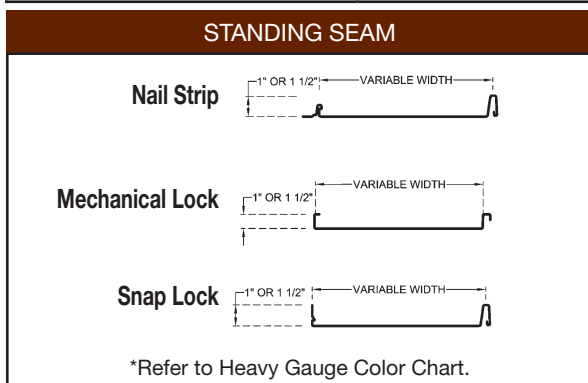

www.tetonsteelidaho.com

Phone: 208-528-6600

Fax: 208-528-6630

Address: 2380 E 24th N

Idaho Falls, ID 83401

COLOR	28 GAUGE				26 GAUGE		24 GAUGE	
	3' Tuf Rib	3' Delta Rib	2' Delta Rib	2 1/2" Corrugated	3' PBR	Standing Seam	7/8" Corrugated	Standing Seam
Zincalume	●	●	●	●	●	●	●	●
White	●	●	●	●	●	●		
Ivory	●	●						
Parchment	●	●	●	●	●			
Light Stone	●	●	●	●	●			
Beige	●	●	●	●	●			
Hickory Moss	●	●			●			
Weathered Copper	●	●				●		
Desert Brown	●	●	●	●				
Medium Brown	●	●	●	●	●	●		
Dark Brown	●	●	●	●		●		
Light Gray	●	●	●	●	●	●		
Dark Gray	●	●	●	●		●		
Dark Blue	●	●	●	●				
Red	●	●	●	●		●		
Brownstone	●	●						
Burgundy	●	●						
Medium Green	●	●						
Dark Green	●	●	●	●	●	●		
Forest Green	●	●	●	●		●		
Black	●	●						
Copper Penny	●	●				●		
Sky Blue	●	●				●		
Heavy Ga. Color Chart	Contact Teton Steel for Heavy Gauge Color Chart						●	●

MATERIAL SPECS	28 GAUGE	26 GAUGE	24 GAUGE
STEEL YIELD STRESS	80,000 PSI (Grade E)	80,000 PSI (Grade E)	50,000 PSI (Grade D)
GALVALUME STEEL GAUGE	AZ-55	AZ-55	AZ-55 (Acrylic), AZ-50 (Painted)
PAINT SYSTEM	DURACOAT™	DURACOAT™	Valspar®, Coolr (Kynar 500®/Hylar 5000®)
WARRANTY	40-year/Cool Roof Paint	40-year/Cool Roof Paint	35-year/Energy Star Partner®