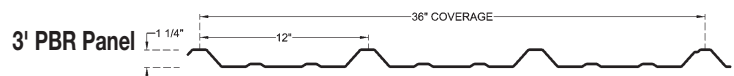

www.tetonsteelidaho.com

Phone: 208-528-6600

Fax: 208-528-6630

Address: 2380 E 24th N

Idaho Falls, ID 83401

COLOR	28 GAUGE				26 GAUGE		24 GAUGE	
	3' Tuf Rib	3' Delta Rib	2' Delta Rib	2 1/2" Corrugated	3' PBR	Standing Seam	7/8" Corrugated	Standing Seam
Zincalume	●	●	●	●	●	●	●	●
White	●	●	●	●	●	●		
Ivory	●	●						
Parchment	●	●	●	●	●			
Light Stone	●	●	●	●	●			
Beige	●	●	●	●	●			
Hickory Moss	●	●			●			
Weathered Copper	●	●				●		
Desert Brown	●	●	●	●				
Medium Brown	●	●	●	●	●	●		
Dark Brown	●	●	●	●		●		
Light Gray	●	●	●	●	●	●		
Dark Gray	●	●	●	●		●		
Dark Blue	●	●	●	●				
Red	●	●	●	●		●		
Brownstone	●	●						
Burgundy	●	●						
Medium Green	●	●						
Dark Green	●	●	●	●	●	●		
Forest Green	●	●	●	●		●		
Black	●	●						
Copper Penny	●	●				●		
Sky Blue	●	●				●		
Heavy Ga. Color Chart	Contact Teton Steel for Heavy Gauge Color Chart						●	●

MATERIAL SPECS	28 GAUGE	26 GAUGE	24 GAUGE
STEEL YIELD STRESS	80,000 PSI (Grade E)	80,000 PSI (Grade E)	50,000 PSI (Grade D)
GALVALUME STEEL GAUGE	AZ-55	AZ-55	AZ-55 (Acrylic), AZ-50 (Painted)
PAINT SYSTEM	DURACOAT™	DURACOAT™	Valspar®, Coolr (Kynar 500®/Hylar 5000®)
WARRANTY	40-year/Cool Roof Paint	40-year/Cool Roof Paint	35-year/Energy Star Partner®